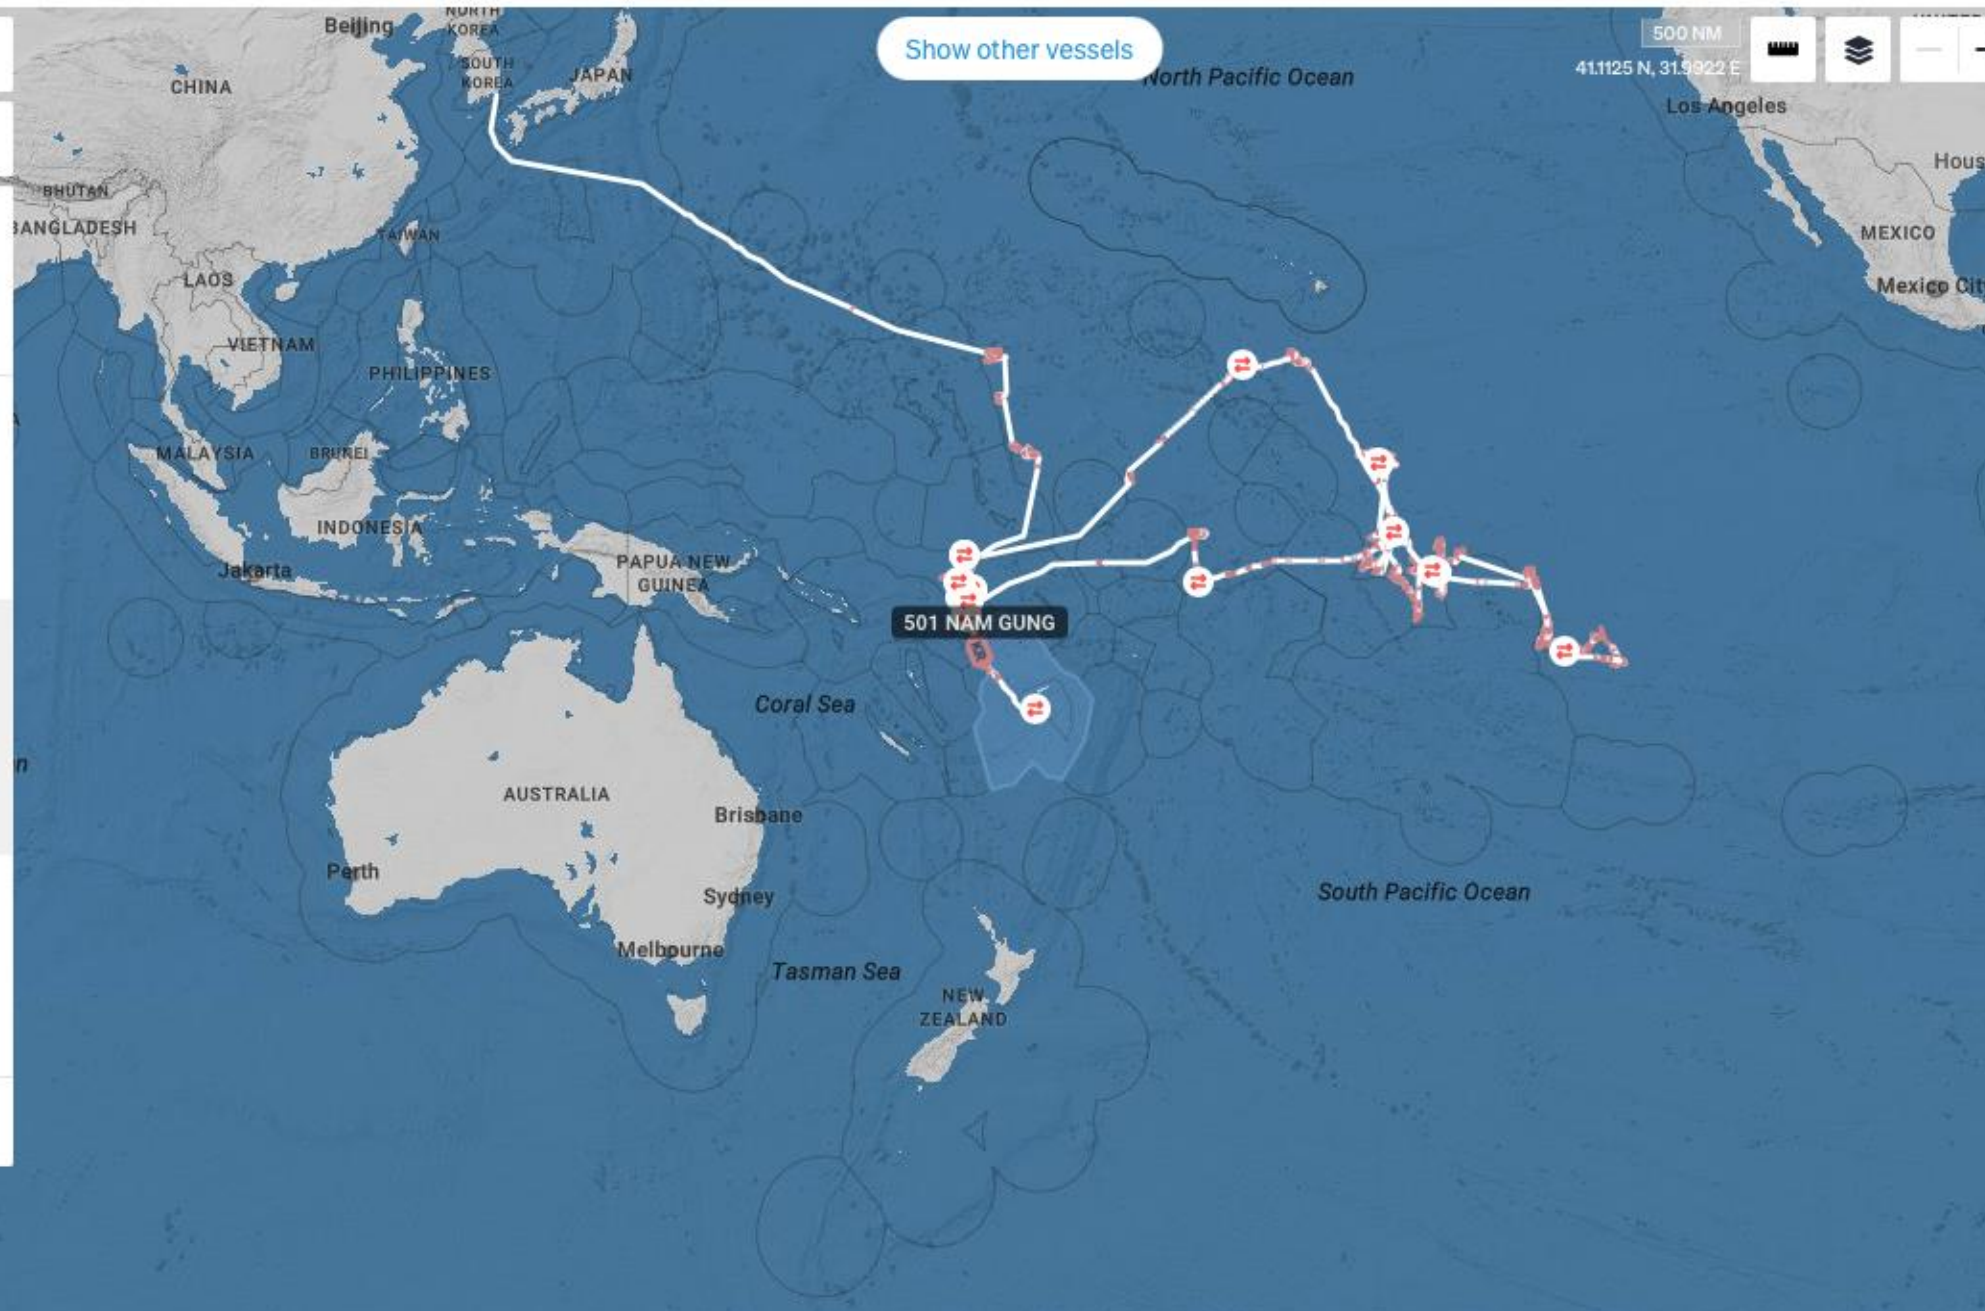

Time: 14 Mar 2022, 01:44 - 10 Sep 2023, 23:59 UTC ▾

Area: Vessels in Fiji EEZ ▾

Vessel activity: Fishing ▾ ×

Show other vessels

500 NM 41.1125 N, 31.9922 E

Analysis results ▾

8 data collections ▾

1 vessel selected × ^

501 NAM GUNG

Overview Track history

545 days Filter & sort

○ Suva, Fiji
4 Sep 2023, 00:24 - 12 Sep 2023, 01:29
8d 1h 5m in port

538d 22h 40m at sea

19 Encounters with 8 vessels ▾

Fishing (391d 1h 5m) ▾

Loitering (1d 6h 51m) ▾

Loitering & missing AIS (4h 9m) ▾

○ Gamcheon/Busan, South Korea
12 Mar 2022, 00:04 - 14 Mar 2022, 01:44
2d 1h 40m in port

Show more history

Open vessel report Actions ▾

Questions